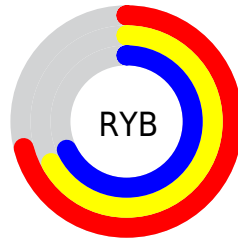

- Red (71%)
- Yellow (67%)
- Blue (68%)