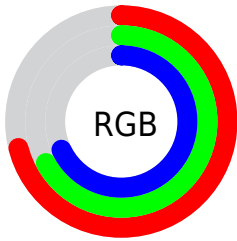

Distribution

- Red (71%)
- Green (67%)
- Blue (68%)