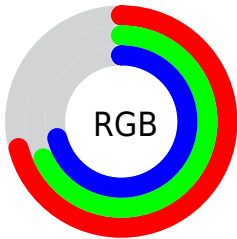

Distribution

- Red (71%)
- Green (68%)
- Blue (71%)