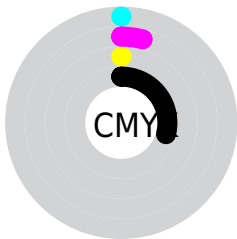

Details

The RYB color **181, 174, 181** is a light color, and the websafe version is hex **999999**. A complement of this color would be **174, 181, 181**, and the grayscale version is **177, 177, 177**.

A 20% lighter version of the original color is **237, 229, 237**, and **128, 122, 128** is the 20% darker color. If you saturate the color by 10%, you get **181, 156, 181**, and if you desaturate by 10%, it is **181, 192, 192**.

Distribution

- Red (71%)
- Green (68%)
- Blue (71%)

- Red (71%)
- Yellow (68%)
- Blue (71%)

- Cyan (0%)
- Magenta (4%)
- Yellow (0%)
- Black (29%)

- Cyan (29%)
- Magenta (32%)
- Yellow (29%)

Brightness & Saturation Gradients