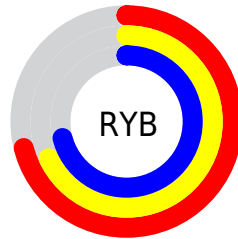

- Red (71%)
- Yellow (68%)
- Blue (71%)