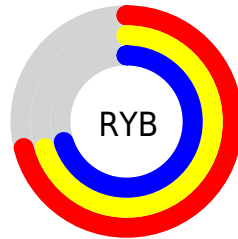

- Red (71%)
- Yellow (70%)
- Blue (70%)