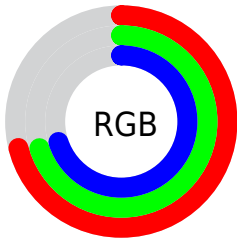

Distribution

- Red (71%)
- Green (70%)
- Blue (70%)