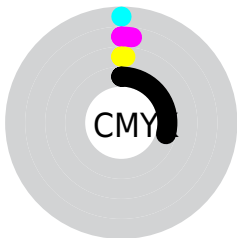

- Cyan (0%)
- Magenta (2%)
- Yellow (1%)
- Black (29%)