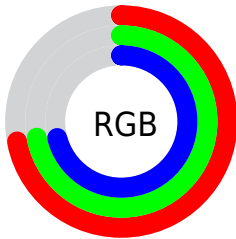

Distribution

Red (72%)

Green (72%)

Blue (71%)