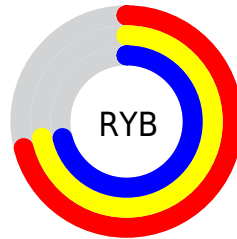

Details

The RYB color **181, 184, 180** is a light color, and the websafe version is hex **CCCCCC**. A complement of this color would be **180, 181, 184**, and the grayscale version is **183, 183, 183**.

A 20% lighter version of the original color is **237, 240, 236**, and **128, 131, 127** is the 20% darker color. If you saturate the color by 10%, you get **167, 184, 162**, and if you desaturate by 10%, it is **184, 186, 198**.

Distribution

Red (72%)

Green (72%)

Blue (71%)

Red (71%)

Yellow (72%)

Blue (71%)

Cyan (0%)