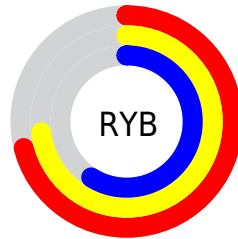

Details

The RYB color **181, 185, 151** is a light color, and the websafe version is hex **999999**. A complement of this color would be **151, 162, 185**, and the grayscale version is **172, 172, 172**.

A 20% lighter version of the original color is **237, 241, 205**, and **128, 132, 100** is the 20% darker color. If you saturate the color by 10%, you get **181, 185, 133**, and if you desaturate by 10%, it is **183, 185, 170**.

Distribution

Red (73%)

Green (66%)

Blue (59%)

Red (71%)

Yellow (73%)

Blue (59%)

Cyan (0%)