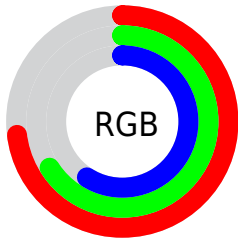

Distribution

Red (73%)

Green (66%)

Blue (59%)