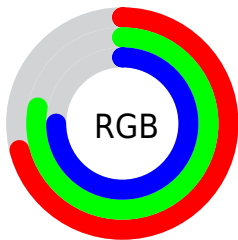

Distribution

- Red (71%)
- Green (78%)
- Blue (75%)