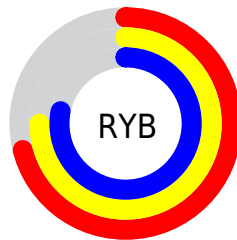

- Red (71%)
- Yellow (75%)
- Blue (78%)