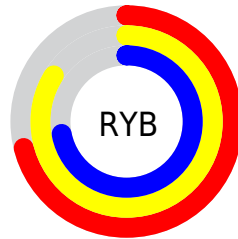

# Details

The RYB color **181, 215, 183** is a light color, and the websafe version is hex **CCCC99**. A complement of this color would be **183, 181, 215**, and the grayscale version is **211, 211, 211**.

A 20% lighter version of the original color is **237, 255, 237**, and **128, 160, 130** is the 20% darker color. If you saturate the color by 10%, you get **160, 215, 163**, and if you desaturate by 10%, it is **203, 215, 204**.

# Distribution

Red (84%)

Green (84%)

Blue (71%)

Red (71%)

Yellow (84%)

Blue (72%)

Cyan (1%)