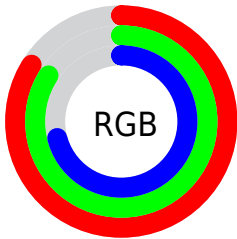

Distribution

Red (84%)

Green (84%)

Blue (71%)