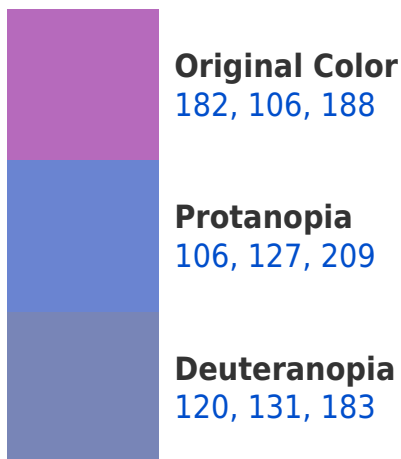

A 20% lighter version of the original color is **239, 159, 244**, and **127, 55, 134** is the 20% darker color. If you saturate the color by 10%, you get **181, 87, 188**, and if you desaturate by 10%, it is **183, 125, 188**.

Large Text (above 18pt) WCAG AAA ✓ Pass

Any Text WCAG AAA × Fail

If you want to check with other color combinations, try the [Color Contrast Checker](#).

R-Y-B 182, 106, 188 Background

This preview shows how black text looks on a background with the RYB color 182, 106, 188.

This preview shows how white text looks on a background with the RYB color 182, 106, 188.

Color Blindness Simulation

Color vision deficiency is a very complex topic, and I could not describe the different causes any better than Wikipedia does, so if you want to learn more, you should check out their [article about color blindness](#).

Dichromacy

Tritanopia

174, 119, 128

Trichromacy

Original Color

182, 106, 188

Protanomaly

134, 123, 201