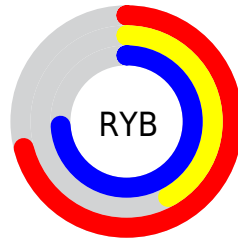

Details

The RYB color **182, 106, 188** is a light color, and the websafe version is hex **CC66CC**. A complement of this color would be **106, 188, 182**, and the grayscale version is **138, 138, 138**.

A 20% lighter version of the original color is **239, 159, 244**, and **127, 55, 134** is the 20% darker color. If you saturate the color by 10%, you get **181, 87, 188**, and if you desaturate by 10%, it is **183, 125, 188**.

Distribution

Red (71%)

Green (42%)

Blue (74%)

Red (71%)

Yellow (42%)

Blue (74%)

Cyan (3%)