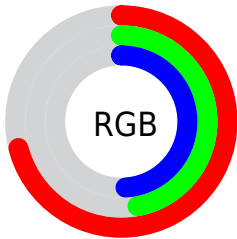

Distribution

- Red (71%)
- Green (47%)
- Blue (49%)