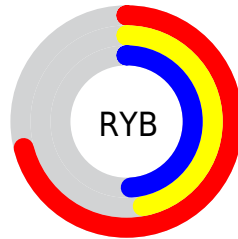

- Red (71%)
- Yellow (47%)
- Blue (49%)