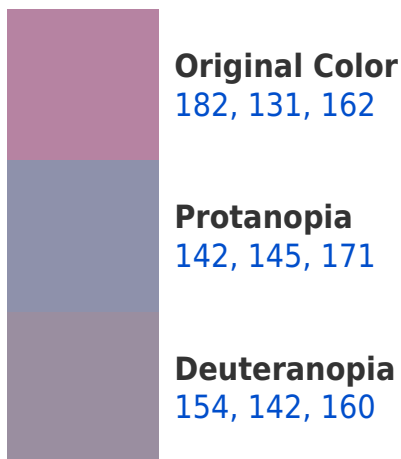

A 20% lighter version of the original color is **239, 184, 217**, and **128, 81, 110** is the 20% darker color. If you saturate the color by 10%, you get **182, 113, 155**, and if you desaturate by 10%, it is **182, 149, 169**.

Large Text (above 18pt) WCAG AAA ✓ Pass

Any Text WCAG AAA × Fail

If you want to check with other color combinations, try the [Color Contrast Checker](#).

RYB 182, 131, 162 Background

This preview shows how black text looks on a background with the RYB color 182, 131, 162.

This preview shows how white text looks on a background with the RYB color 182, 131, 162.

Color Blindness Simulation

Color vision deficiency is a very complex topic, and I could not describe the different causes any better than Wikipedia does, so if you want to learn more, you should check out their [article about color blindness](#).

Dichromacy

Tritanopia
180, 134, 144

Trichromacy

Original Color
182, 131, 162

Protanomaly
157, 140, 168

Deuteranomaly
164, 138, 161

Tritanomaly
181, 133, 151

Monochromacy