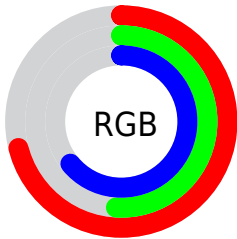

Distribution

Red (71%)

Green (51%)

Blue (64%)