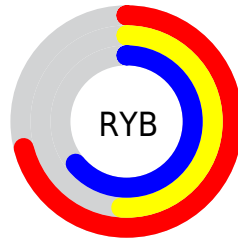

Details

The RYB color **182, 131, 162** is a light color, and the websafe version is hex **CC99CC**. A complement of this color would be **131, 168, 182**, and the grayscale version is **150, 150, 150**.

A 20% lighter version of the original color is **239, 184, 217**, and **128, 81, 110** is the 20% darker color. If you saturate the color by 10%, you get **182, 113, 155**, and if you desaturate by 10%, it is **182, 149, 169**.

Distribution

Red (71%)

Green (51%)

Blue (64%)

Red (71%)

Yellow (51%)

Blue (64%)

Cyan (0%)