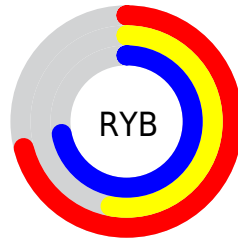

- Red (71%)
- Yellow (53%)
- Blue (72%)