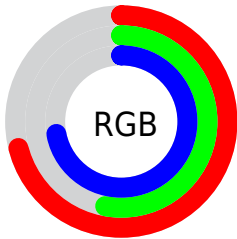

Distribution

- Red (71%)
- Green (53%)
- Blue (72%)