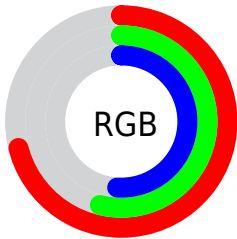

Distribution

Red (71%)

Green (54%)

Blue (51%)