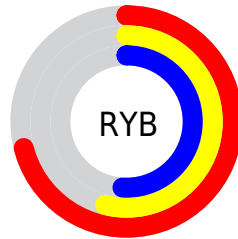

Details

The RYB color **182, 138, 130** is a light color, and the websafe version is hex **CC9999**. A complement of this color would be **130, 154, 182**, and the grayscale version is **150, 150, 150**.

A 20% lighter version of the original color is **239, 192, 183**, and **128, 88, 81** is the 20% darker color. If you saturate the color by 10%, you get **182, 122, 112**, and if you desaturate by 10%, it is **182, 154, 148**.

Distribution

Red (71%)

Green (54%)

Blue (51%)

Red (71%)

Yellow (54%)

Blue (51%)

Cyan (0%)