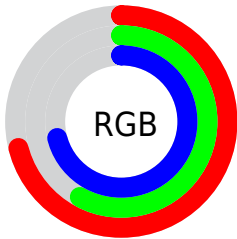

Distribution

- Red (71%)
- Green (58%)
- Blue (71%)