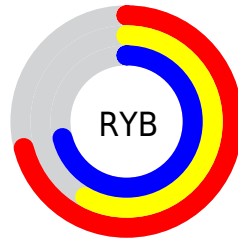

- Red (71%)
- Yellow (58%)
- Blue (71%)