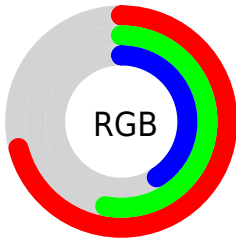

Distribution

- Red (71%)
- Green (53%)
- Blue (41%)