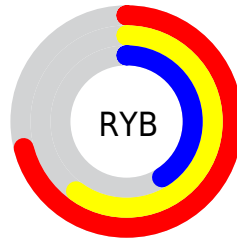

- Red (71%)
- Yellow (60%)
- Blue (41%)