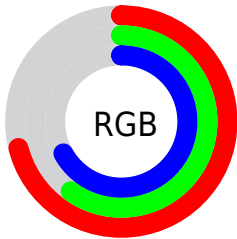

Distribution

- Red (71%)
- Green (60%)
- Blue (67%)