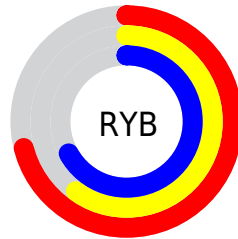

- Red (71%)
- Yellow (60%)
- Blue (67%)