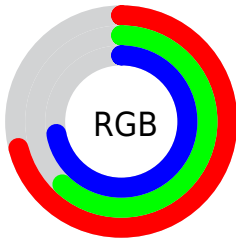

Distribution

Red (71%)

Green (62%)

Blue (72%)