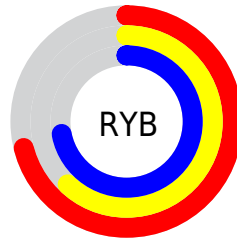

Details

The RYB color **182, 157, 183** is a light color, and the websafe version is hex **CC99CC**. A complement of this color would be **157, 183, 182**, and the grayscale version is **167, 167, 167**.

A 20% lighter version of the original color is **238, 212, 239**, and **129, 106, 130** is the 20% darker color. If you saturate the color by 10%, you get **181, 139, 183**, and if you desaturate by 10%, it is **183, 175, 183**.

Distribution

Red (71%)

Green (62%)

Blue (72%)

Red (71%)

Yellow (62%)

Blue (72%)

Cyan (1%)