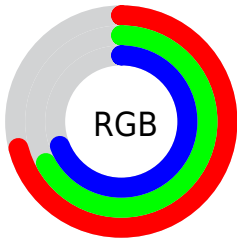

Distribution

Red (71%)

Green (67%)

Blue (69%)