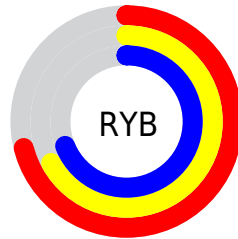

# Details

The RYB color **182, 171, 175** is a light color, and the websafe version is hex **999999**. A complement of this color would be **171, 178, 182**, and the grayscale version is **175, 175, 175**.

A 20% lighter version of the original color is **238, 226, 230**, and **129, 119, 123** is the 20% darker color. If you saturate the color by 10%, you get **182, 153, 163**, and if you desaturate by 10%, it is **182, 186, 189**.

# Distribution

Red (71%)

Green (67%)

Blue (69%)

Red (71%)

Yellow (67%)

Blue (69%)

Cyan (0%)