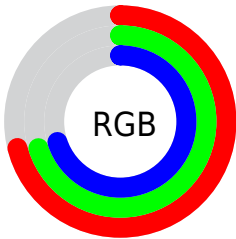

Distribution

- Red (71%)
- Green (70%)
- Blue (70%)