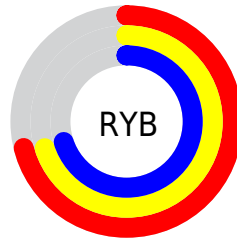

- Red (71%)
- Yellow (70%)
- Blue (70%)