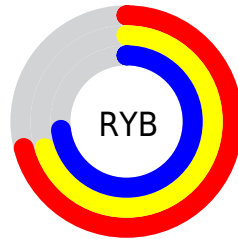

Red (71%)

Yellow (70%)

Blue (73%)