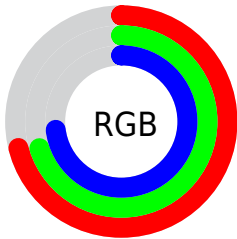

Distribution

Red (71%)

Green (70%)

Blue (73%)