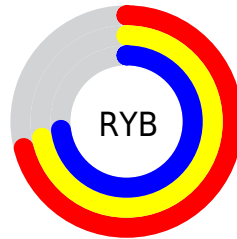

Details

The RYB color **182, 183, 187** is a light color, and the websafe version is hex **CCCCCC**. A complement of this color would be **183, 187, 182**, and the grayscale version is **183, 183, 183**.

A 20% lighter version of the original color is **238, 239, 243**, and **129, 130, 134** is the 20% darker color. If you saturate the color by 10%, you get **163, 168, 187**, and if you desaturate by 10%, it is **193, 201, 187**.

Distribution

Red (71%)

Green (72%)

Blue (73%)

Red (71%)

Yellow (72%)

Blue (73%)

Cyan (3%)