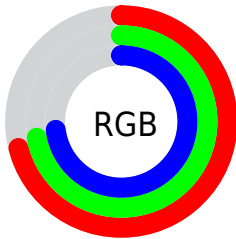

Distribution

Red (71%)

Green (72%)

Blue (73%)