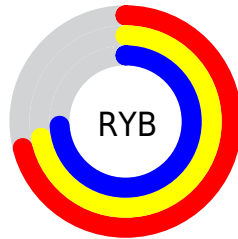

- Red (71%)
- Yellow (72%)
- Blue (74%)