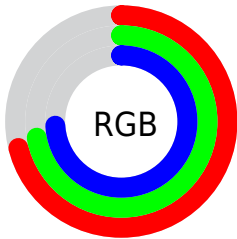

Distribution

- Red (71%)
- Green (72%)
- Blue (74%)