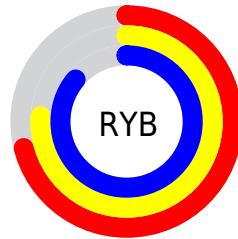

- Red (71%)
- Yellow (76%)
- Blue (86%)