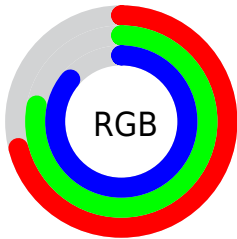

Distribution

- Red (71%)
- Green (78%)
- Blue (86%)