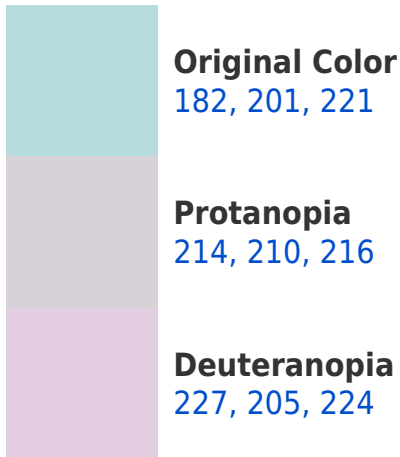

White Background

This preview shows how the RYB color 182, 201, 221 looks on a white background.

Color Contrast Check

Large Text (above 18pt) WCAG AA × Fail

Any Text WCAG AA × Fail

Large Text (above 18pt) WCAG AAA × Fail

Large Text (above 18pt) WCAG AAA ✓ Pass

Any Text WCAG AAA ✓ Pass

If you want to check with other color combinations, try the [Color Contrast Checker](#).

RYP 182, 201, 221 Background

This preview shows how black text looks on a background with the RYP color 182, 201, 221.

This preview shows how white text looks on a background with the RYP color 182, 201, 221.

Color Blindness Simulation

Color vision deficiency is a very complex topic, and I could not describe the different causes any better than Wikipedia does, so if you want to learn more, you should check out their [article about color blindness](#).

Dichromacy

Tritanopia
185, 204, 234

Trichromacy

Original Color
182, 201, 221

Protanomaly
202, 209, 218

Deuteranomaly
211, 210, 223

Tritanomaly
184, 203, 229

Monochromacy