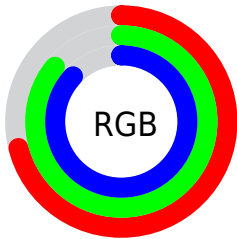

Distribution

- Red (71%)
- Green (86%)
- Blue (87%)