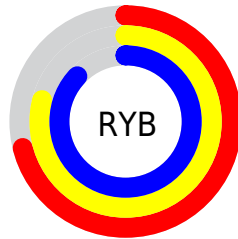

- Red (71%)
- Yellow (79%)
- Blue (87%)