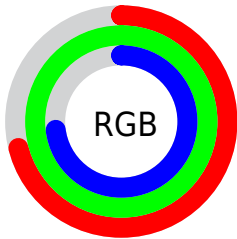

Distribution

- Red (71%)
- Green (100%)
- Blue (73%)