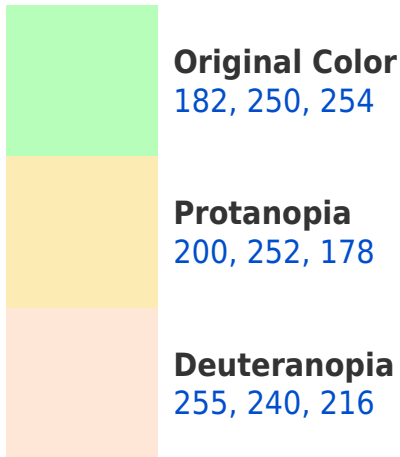

White Background

This preview shows how the RYB color 182, 250, 254 looks on a white background.

Color Contrast Check

Large Text (above 18pt) WCAG AA × Fail

Any Text WCAG AA × Fail

Large Text (above 18pt) WCAG AAA × Fail

Large Text (above 18pt) WCAG AAA ✓ Pass

Any Text WCAG AAA ✓ Pass

If you want to check with other color combinations, try the [Color Contrast Checker](#).

RYB 182, 250, 254 Background

This preview shows how black text looks on a background with the RYB color 182, 250, 254.

This preview shows how white text looks on a background with the RYB color 182, 250, 254.

Color Blindness Simulation

Color vision deficiency is a very complex topic, and I could not describe the different causes any better than Wikipedia does, so if you want to learn more, you should check out their [article about color blindness](#).

Dichromacy

Tritanopia
210, 228, 255

Trichromacy

Original Color

182, 250, 254

Protanomaly

181, 242, 196

Deuteranomaly