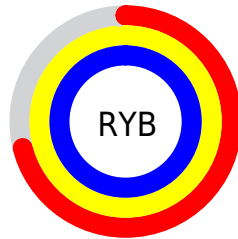

- Red (71%)
- Yellow (98%)
- Blue (100%)