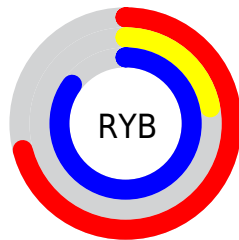

- Red (71%)
- Yellow (22%)
- Blue (85%)