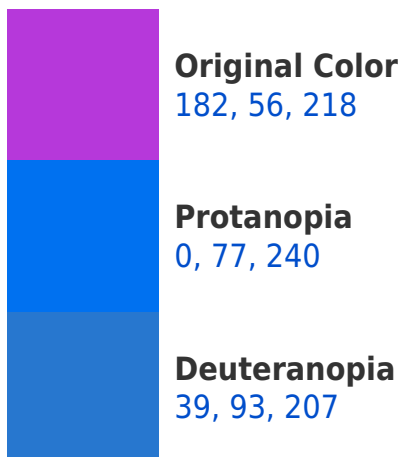

A 20% lighter version of the original color is **241, 115, 255**, and **124, 0, 162** is the 20% darker color. If you saturate the color by 10%, you get **177, 34, 218**, and if you desaturate by 10%, it is **187, 78, 218**.

56, 184, 218

110, 99, 101

173, 0, 39

46, 0, 10

Previews

White Background

This preview shows how the RYB color 182, 56, 218 looks on a white background.

Color Contrast Check

RYB 182, 56, 218 Background

This preview shows how black text looks on a background with the RYB color 182, 56, 218.

This preview shows how white text looks on a background with the RYB color 182, 56, 218.

Dichromacy

Tritanopia
166, 97, 105

Trichromacy

Original Color

182, 56, 218

Protanomaly

66, 88, 232

Deuteranomaly