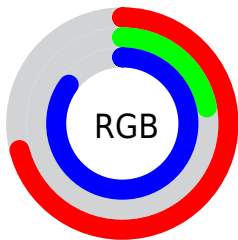

Distribution

- Red (71%)
- Green (22%)
- Blue (85%)