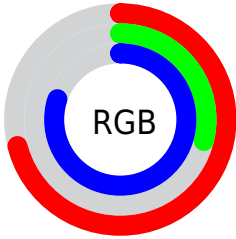

Distribution

- Red (71%)
- Green (29%)
- Blue (80%)