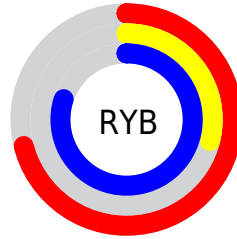

- Red (71%)
- Yellow (29%)
- Blue (80%)