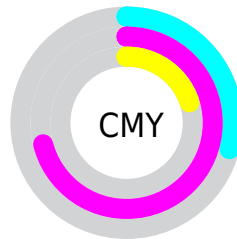

# Details

The RYB color **182, 73, 204** is a light color, and the websafe version is hex **CC33CC**. The color can be described as light muted purple. A complement of this color would be **73, 204, 182**, and the grayscale version is **120, 120, 120**.

A 20% lighter version of the original color is **241, 128, 255**, and **125, 0, 149** is the 20% darker color. If you saturate the color by 10%, you get **179, 53, 204**, and if you desaturate by 10%, it is **185, 93, 204**.

# Distribution

- Red (71%)
- Green (29%)
- Blue (80%)

- Red (71%)
- Yellow (29%)
- Blue (80%)

- Cyan (11%)
- Magenta (64%)
- Yellow (0%)
- Black (20%)

- Cyan (29%)
- Magenta (71%)
- Yellow (20%)

# Brightness & Saturation Gradients

These gradients show how the RYB color 182, 73, 204 changes by changing the brightness by 10 percent. The first figure shows a shift by +10% for each color and the second figure -10%.