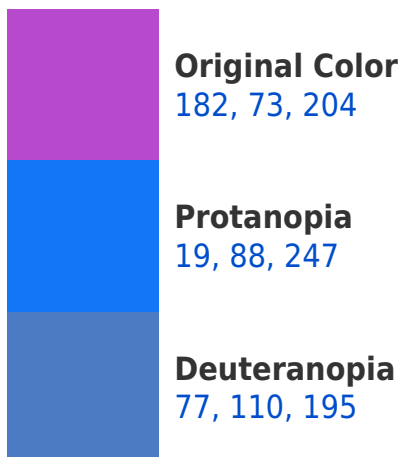

# Black Background

This preview shows how the RYB color 182, 73, 204 looks on a black background.

## **RYB 182, 73, 204 Background**

This preview shows how black text looks on a background with the RYB color 182, 73, 204.

This preview shows how white text looks on a background with the RYB color 182, 73, 204.

## Dichromacy

**Tritanopia**  
169, 102, 109

# Trichromacy

**Original Color**

182, 73, 204

**Protanomaly**

78, 98, 231

**Deuteranomaly**

115, 104, 198

**Tritanomaly**