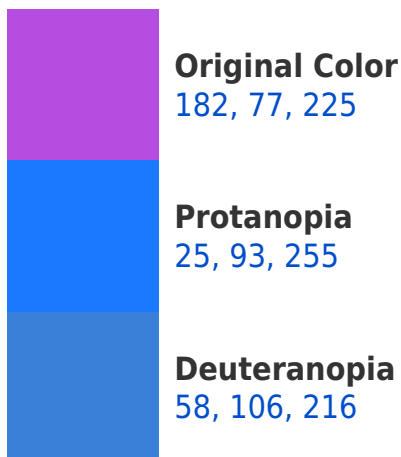

A 20% lighter version of the original color is **241, 133, 255**, and **125, 7, 169** is the 20% darker color. If you saturate the color by 10%, you get **175, 55, 225**, and if you desaturate by 10%, it is **189, 100, 225**.

77, 200, 225

112, 101, 104

176, 0, 51

48, 0, 14

Previews

White Background

This preview shows how the RYB color 182, 77, 225 looks on a white background.

Color Contrast Check

RYB 182, 77, 225 Background

This preview shows how black text looks on a background with the RYB color 182, 77, 225.

This preview shows how white text looks on a background with the RYB color 182, 77, 225.

Dichromacy

Tritanopia
166, 110, 118

Trichromacy

Original Color

182, 77, 225

Protanomaly

82, 102, 244

Deuteranomaly