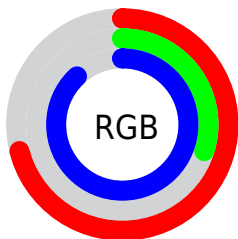

Distribution

Red (71%)

Green (30%)

Blue (88%)