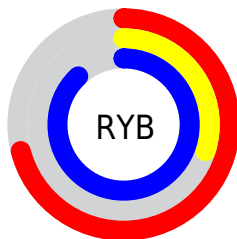

Red (71%)

Yellow (30%)

Blue (88%)