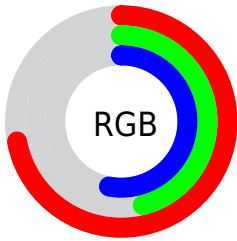

Distribution

- Red (72%)
- Green (46%)
- Blue (53%)