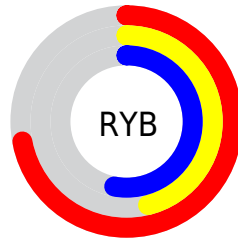

- Red (72%)
- Yellow (46%)
- Blue (53%)