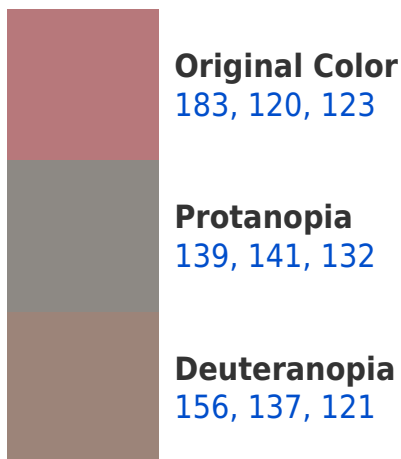

Color Blindness Simulation

Color vision deficiency is a very complex topic, and I could not describe the different causes any better than Wikipedia does, so if you want to learn more, you should check out their [article about color blindness](#).

Dichromacy