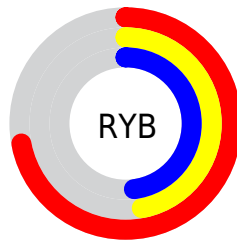

# Details

The RYB color **183, 120, 123** is a dark color, and the websafe version is hex **996666**. A complement of this color would be **120, 152, 183**, and the grayscale version is **139, 139, 139**.

A 20% lighter version of the original color is **240, 173, 175**, and **128, 70, 74** is the 20% darker color. If you saturate the color by 10%, you get **183, 102, 106**, and if you desaturate by 10%, it is **183, 138, 140**.

# Distribution

Red (72%)

Green (47%)

Blue (48%)

Red (72%)

Yellow (47%)

Blue (48%)

Cyan (0%)