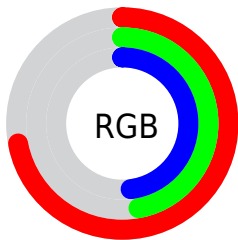

Distribution

Red (72%)

Green (47%)

Blue (48%)