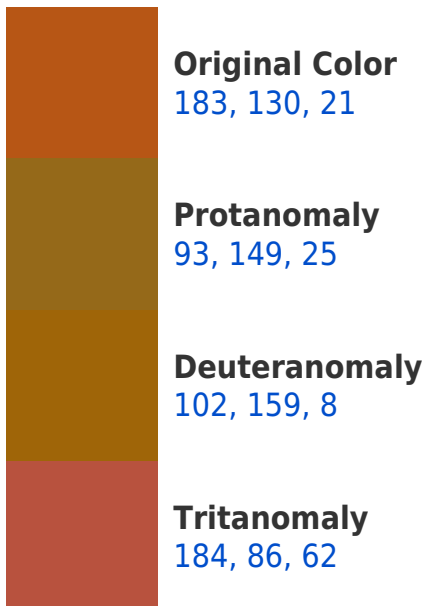

183, 130, 21

21, 82, 183

Split Complementary

Split-complementary colors differ from the complementary color scheme. The scheme consists of three colors, the original color and two neighbors of the complement color.

R Y B 183, 130, 21 Background

This preview shows how black text looks on a background with the RYB color 183, 130, 21.

This preview shows how white text looks on a background with the RYB color 183, 130, 21.

Dichromacy

Original Color

183, 130, 21

Protanopia

44, 129, 28

Deuteranopia

48, 145, 0

Tritanopia
185, 80, 86

Trichromacy

Monochromacy

CSS Examples

Text

The CSS property to change the color of the text to RYB 183, 130, 21 is called "color". The color property can be set on classes, ids or directly on the HTML element.