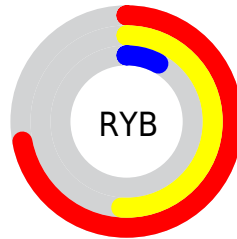

Conversions

Conversions Part 2

Format	Color
RYB	183, 130, 21
Decimal	12015125
CIELab	48.01, 35.69, 51.75
CIELCh	48, 62.867, 55.407
Yxy	16.8024, 0.5407, 0.3949
Android (android.graphics.Color)	4290205205 (0xFFB75615)
YUV	107.5930, -42.6903, 66.1319
Hunter-Lab	40.9907, 28.4418, 24.7300

Details

The RYB color **183, 130, 21** is a dark color, and the websafe version is hex **CC6633**. A complement of this color would be **21, 82, 183**, and the grayscale version is **108, 108, 108**.

A 20% lighter version of the original color is **245, 179, 72**, and **123, 51, 0** is the 20% darker color. If you saturate the color by 10%, you get **183, 123, 3**, and if you desaturate by 10%, it is **183, 136, 39**.

Distribution

Red (72%)

Green (34%)

Blue (8%)

Red (72%)

Yellow (51%)

Blue (8%)

Cyan (0%)