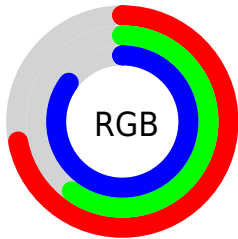

Distribution

Red (72%)

Green (60%)

Blue (85%)