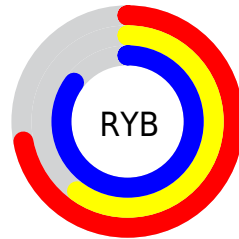

Details

The RYB color **183, 154, 216** is a light color, and the websafe version is hex **CC99CC**. A complement of this color would be **154, 216, 183**, and the grayscale version is **170, 170, 170**.

A 20% lighter version of the original color is **240, 209, 255**, and **129, 103, 161** is the 20% darker color. If you saturate the color by 10%, you get **172, 132, 216**, and if you desaturate by 10%, it is **194, 176, 216**.

Distribution

Red (72%)

Green (60%)

Blue (85%)

Red (72%)

Yellow (60%)

Blue (85%)

Cyan (15%)