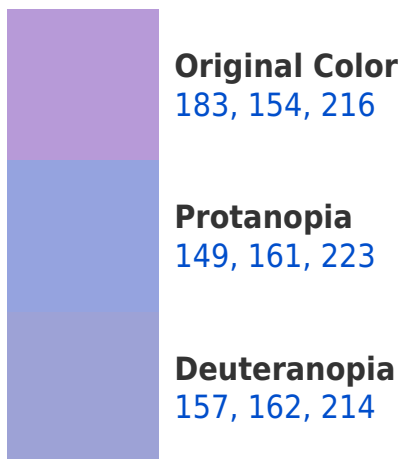

White Background

This preview shows how the RYB color 183, 154, 216 looks on a white background.

Color Contrast Check

Large Text (above 18pt) WCAG AA × Fail

Any Text WCAG AA × Fail

Large Text (above 18pt) WCAG AAA × Fail

Large Text (above 18pt) WCAG AAA ✓ Pass

Any Text WCAG AAA ✓ Pass

If you want to check with other color combinations, try the [Color Contrast Checker](#).

RYB 183, 154, 216 Background

This preview shows how black text looks on a background with the RYB color 183, 154, 216.

This preview shows how white text looks on a background with the RYB color 183, 154, 216.

Color Blindness Simulation

Color vision deficiency is a very complex topic, and I could not describe the different causes any better than Wikipedia does, so if you want to learn more, you should check out their [article about color blindness](#).

Dichromacy

Tritanopia
176, 162, 175

Trichromacy

Original Color
183, 154, 216

Protanomaly
161, 160, 220

Deuteranomaly
166, 160, 215

Tritanomaly
179, 159, 190

Monochromacy