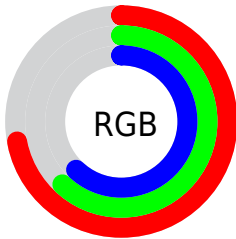

Distribution

Red (72%)

Green (62%)

Blue (62%)