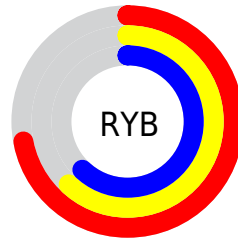

Details

The RYB color **183, 158, 158** is a light color, and the websafe version is hex **999999**. A complement of this color would be **158, 171, 183**, and the grayscale version is **166, 166, 166**.

A 20% lighter version of the original color is **239, 213, 213**, and **130, 107, 107** is the 20% darker color. If you saturate the color by 10%, you get **183, 140, 140**, and if you desaturate by 10%, it is **183, 176, 176**.

Distribution

Red (72%)

Green (62%)

Blue (62%)

Red (72%)

Yellow (62%)

Blue (62%)

Cyan (0%)

Magenta (14%)

Yellow (14%)

Black (28%)

Cyan (28%)

Magenta (38%)

Yellow (38%)

Brightness & Saturation Gradients

These gradients show how the RYB color 183, 158, 158 changes by changing the brightness by 10 percent. The first figure shows a shift by +10% for each color and the second figure -10%.