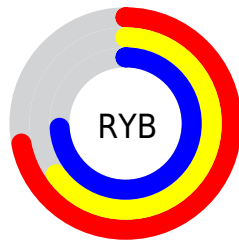

- Red (72%)
- Yellow (65%)
- Blue (74%)