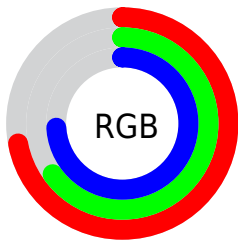

Distribution

- Red (72%)
- Green (65%)
- Blue (74%)