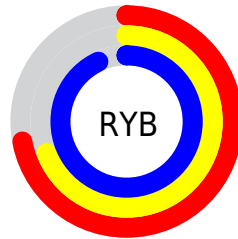

# Details

The RYB color **183, 176, 237** is a light color, and the websafe version is hex **9999CC**. A complement of this color would be **176, 237, 183**, and the grayscale version is **185, 185, 185**.

A 20% lighter version of the original color is **240, 232, 255**, and **129, 124, 181** is the 20% darker color. If you saturate the color by 10%, you get **162, 152, 237**, and if you desaturate by 10%, it is **204, 200, 237**.

# Distribution

Red (72%)

Green (69%)

Blue (93%)

Red (72%)

Yellow (69%)

Blue (93%)

Cyan (23%)