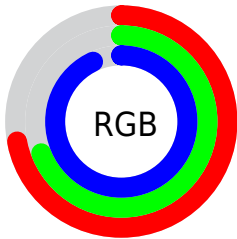

Distribution

Red (72%)

Green (69%)

Blue (93%)