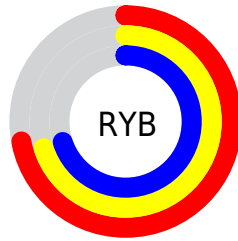

- Red (72%)
- Yellow (70%)
- Blue (70%)