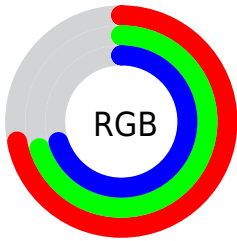

Distribution

- Red (72%)
- Green (70%)
- Blue (70%)