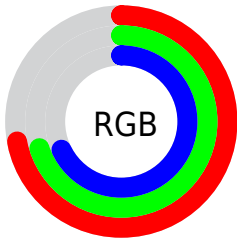

Distribution

Red (72%)

Green (70%)

Blue (68%)