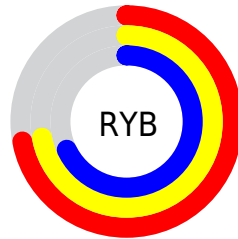

Details

The RYB color **183, 183, 173** is a light color, and the websafe version is hex **CCCCCC**. A complement of this color would be **173, 176, 183**, and the grayscale version is **179, 179, 179**.

A 20% lighter version of the original color is **237, 239, 228**, and **130, 128, 121** is the 20% darker color. If you saturate the color by 10%, you get **183, 183, 155**, and if you desaturate by 10%, it is **183, 186, 191**.

Distribution

Red (72%)

Green (70%)

Blue (68%)

Red (72%)

Yellow (72%)

Blue (68%)

Cyan (0%)