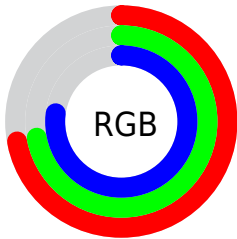

Distribution

- Red (72%)
- Green (72%)
- Blue (77%)