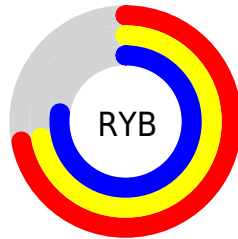

- Red (72%)
- Yellow (72%)
- Blue (77%)