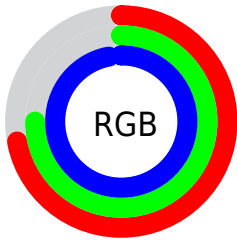

Distribution

Red (72%)

Green (75%)

Blue (97%)