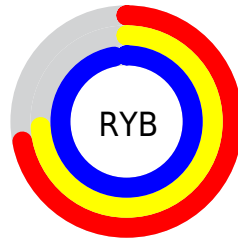

## Conversions Part 2

<b>Format</b>	<b>Color</b>
<a href="#">RYB</a>	183, 189, 247
Decimal	12041975
CIELab	78.14, 10.00, -29.09
CIELCh	78, 30.765, 288.973
Yxy	53.4455, 0.2685, 0.2626
Android (android.graphics.Color)	4290232055 (0xFFB7BEF7)
YUV	194.4050, 25.9293, -10.0022
Hunter-Lab	73.1064, 5.4957, -26.2213

# Details

The RYB color **183, 189, 247** is a light color, and the websafe version is hex **CCCCFF**. A complement of this color would be **191, 247, 183**, and the grayscale version is **194, 194, 194**.

A 20% lighter version of the original color is **240, 244, 255**, and **129, 136, 190** is the 20% darker color. If you saturate the color by 10%, you get **158, 166, 247**, and if you desaturate by 10%, it is **208, 212, 247**.

# Distribution

Red (72%)

Green (75%)

Blue (97%)

Red (72%)

Yellow (74%)

Blue (97%)

Cyan (26%)