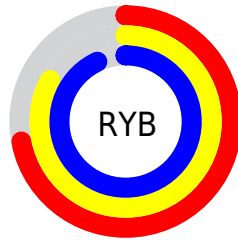

- Red (72%)
- Yellow (83%)
- Blue (93%)