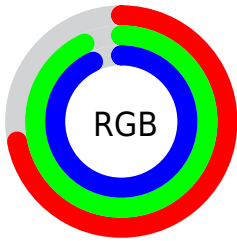

Distribution

- Red (72%)
- Green (93%)
- Blue (93%)