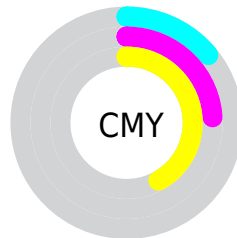

Details

The RYB color **183, 219, 147** is a light color, and the websafe version is hex **CCCC99**. A complement of this color would be **147, 165, 219**, and the grayscale version is **197, 197, 197**.

A 20% lighter version of the original color is **205, 255, 201**, and **129, 163, 96** is the 20% darker color. If you saturate the color by 10%, you get **171, 219, 125**, and if you desaturate by 10%, it is **195, 219, 169**.

Distribution

- Red (86%)
- Green (76%)
- Blue (58%)

- Red (72%)
- Yellow (86%)
- Blue (58%)

- Cyan (0%)
- Magenta (11%)
- Yellow (33%)
- Black (14%)

- Cyan (14%)
- Magenta (24%)
- Yellow (42%)

Brightness & Saturation Gradients

These gradients show how the RYB color 183, 219, 147 changes by changing the brightness by 10 percent. The first figure shows a shift by +10% for each color and the second figure -10%.

Similar to the brightness gradients but the following saturation gradients show a change of the RYB color 183, 219, 147 by changing the saturation by 10% instead.