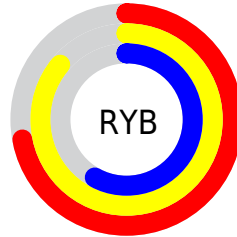

- Red (72%)
- Yellow (86%)
- Blue (58%)