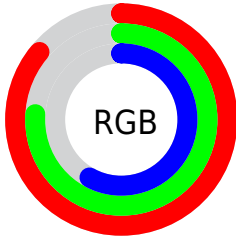

Distribution

- Red (86%)
- Green (76%)
- Blue (58%)