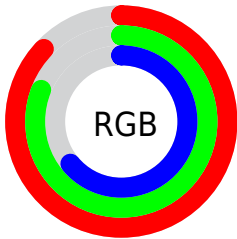

Distribution

Red (87%)

Green (81%)

Blue (64%)