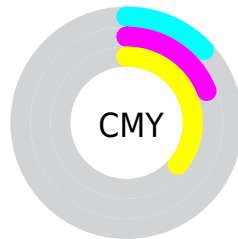

Details

The RYB color **183, 221, 164** is a light color, and the websafe version is hex **CCCC99**. A complement of this color would be **164, 175, 221**, and the grayscale version is **206, 206, 206**.

A 20% lighter version of the original color is **219, 255, 219**, and **128, 165, 112** is the 20% darker color. If you saturate the color by 10%, you get **169, 221, 142**, and if you desaturate by 10%, it is **198, 221, 186**.

Distribution

Red (87%)

Green (81%)

Blue (64%)

Red (72%)

Yellow (87%)

Blue (64%)

Cyan (0%)

Magenta (6%)

Yellow (26%)

Black (13%)

Cyan (13%)

Magenta (19%)

Yellow (36%)

Brightness & Saturation Gradients

These gradients show how the RYB color 183, 221, 164 changes by changing the brightness by 10 percent. The first figure shows a shift by +10% for each color and the second figure -10%.