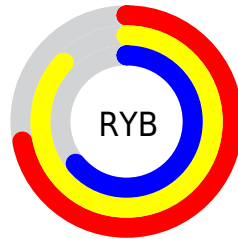

Details

The RYB color **183, 221, 164** is a light color, and the websafe version is hex **CCCC99**. A complement of this color would be **164, 175, 221**, and the grayscale version is **206, 206, 206**.

A 20% lighter version of the original color is **219, 255, 219**, and **128, 165, 112** is the 20% darker color. If you saturate the color by 10%, you get **169, 221, 142**, and if you desaturate by 10%, it is **198, 221, 186**.

Distribution

Red (87%)

Green (81%)

Blue (64%)

Red (72%)

Yellow (87%)

Blue (64%)

Cyan (0%)