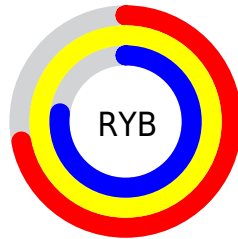

- Red (72%)
- Yellow (100%)
- Blue (77%)