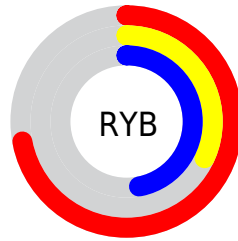

# Details

The RYB color **183, 82, 121** is a dark color, and the websafe version is hex **CC6699**. A complement of this color would be **82, 145, 183**, and the grayscale version is **117, 117, 117**.

A 20% lighter version of the original color is **242, 135, 173**, and **127, 28, 73** is the 20% darker color. If you saturate the color by 10%, you get **183, 64, 110**, and if you desaturate by 10%, it is **183, 100, 132**.

# Distribution

Red (72%)

Green (32%)

Blue (47%)

Red (72%)

Yellow (32%)

Blue (47%)

Cyan (0%)