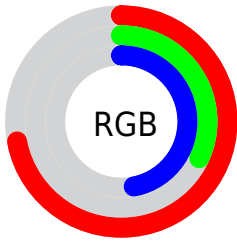

Distribution

Red (72%)

Green (32%)

Blue (47%)