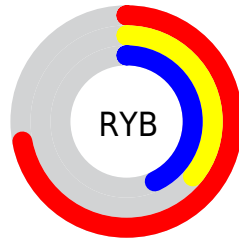

# Details

The RYB color **183, 93, 109** is a dark color, and the websafe version is hex **CC6666**. A complement of this color would be **93, 142, 183**, and the grayscale version is **122, 122, 122**.

A 20% lighter version of the original color is **242, 145, 160**, and **127, 42, 62** is the 20% darker color. If you saturate the color by 10%, you get **183, 75, 94**, and if you desaturate by 10%, it is **183, 111, 124**.

# Distribution

Red (72%)

Green (36%)

Blue (43%)

Red (72%)

Yellow (36%)

Blue (43%)

Cyan (0%)