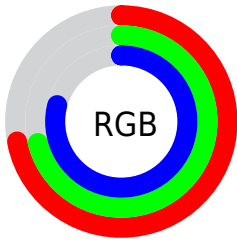

Distribution

- Red (72%)
- Green (71%)
- Blue (79%)