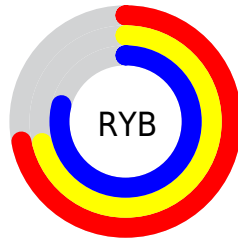

- Red (72%)
- Yellow (71%)
- Blue (79%)