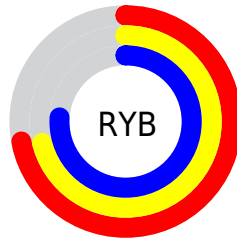

- Red (72%)
- Yellow (71%)
- Blue (76%)