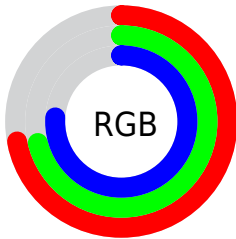

Distribution

- Red (72%)
- Green (71%)
- Blue (76%)