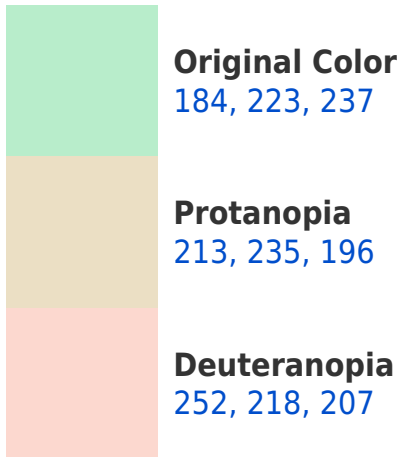

White Background

This preview shows how the RYB color 184, 223, 237 looks on a white background.

Color Contrast Check

Large Text (above 18pt) WCAG AA × Fail

Any Text WCAG AA × Fail

Large Text (above 18pt) WCAG AAA × Fail

Large Text (above 18pt) WCAG AAA ✓ Pass

Any Text WCAG AAA ✓ Pass

If you want to check with other color combinations, try the [Color Contrast Checker](#).

RYB 184, 223, 237 Background

This preview shows how black text looks on a background with the RYB color 184, 223, 237.

This preview shows how white text looks on a background with the RYB color 184, 223, 237.

Color Blindness Simulation

Color vision deficiency is a very complex topic, and I could not describe the different causes any better than Wikipedia does, so if you want to learn more, you should check out their [article about color blindness](#).

Dichromacy

Tritanopia
192, 215, 249

Trichromacy

Original Color

184, 223, 237

Protanomaly

199, 228, 211

Deuteranomaly