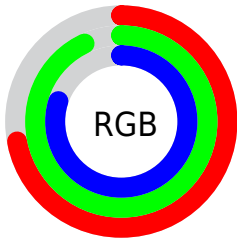

Distribution

- Red (72%)
- Green (93%)
- Blue (80%)