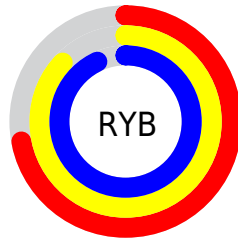

- Red (72%)
- Yellow (87%)
- Blue (93%)