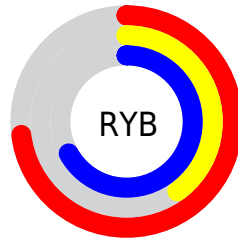

# Details

The RYB color **185, 103, 172** is a light color, and the websafe version is hex **CC6699**. A complement of this color would be **103, 174, 185**, and the grayscale version is **135, 135, 135**.

A 20% lighter version of the original color is **242, 156, 228**, and **130, 52, 120** is the 20% darker color. If you saturate the color by 10%, you get **185, 85, 169**, and if you desaturate by 10%, it is **185, 122, 175**.

# Distribution

Red (73%)

Green (40%)

Blue (67%)

Red (73%)

Yellow (40%)

Blue (67%)

Cyan (0%)