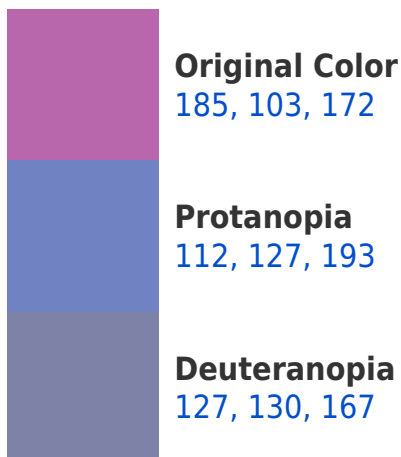

# Black Background

This preview shows how the RYB color 185, 103, 172 looks on a black background.

## **RYB 185, 103, 172 Background**

This preview shows how black text looks on a background with the RYB color 185, 103, 172.

This preview shows how white text looks on a background with the RYB color 185, 103, 172.

## Dichromacy

**Tritanopia**  
179, 114, 122

# Trichromacy

**Original Color**

185, 103, 172

**Protanomaly**

139, 120, 185

**Deuteranomaly**

148, 120, 169

**Tritanomaly**