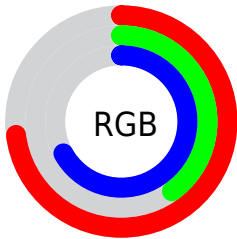

Distribution

Red (73%)

Green (40%)

Blue (67%)