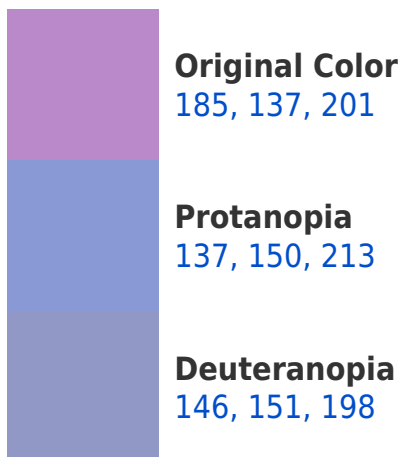

A 20% lighter version of the original color is **242, 191, 255**, and **131, 86, 147** is the 20% darker color. If you saturate the color by 10%, you get **180, 117, 201**, and if you desaturate by 10%, it is **190, 157, 201**.

137, 188, 201

99, 90, 92

163, 0, 41

36, 0, 9

Previews

White Background

This preview shows how the RYB color 185, 137, 201 looks on a white background.

Color Contrast Check

RYB 185, 137, 201 Background

This preview shows how black text looks on a background with the RYB color 185, 137, 201.

This preview shows how white text looks on a background with the RYB color 185, 137, 201.

Dichromacy

Tritanopia
178, 146, 157

Trichromacy

Original Color

185, 137, 201

Protanomaly

154, 147, 209

Deuteranomaly