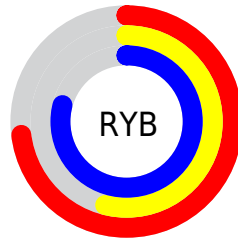

- Red (73%)
- Yellow (54%)
- Blue (79%)