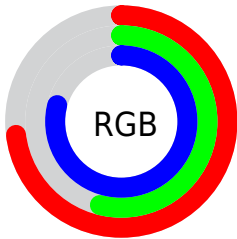

Distribution

- Red (73%)
- Green (54%)
- Blue (79%)