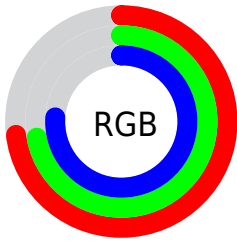

Distribution

- Red (73%)
- Green (72%)
- Blue (76%)