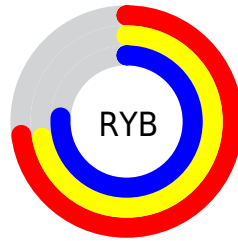

- Red (73%)
- Yellow (72%)
- Blue (76%)